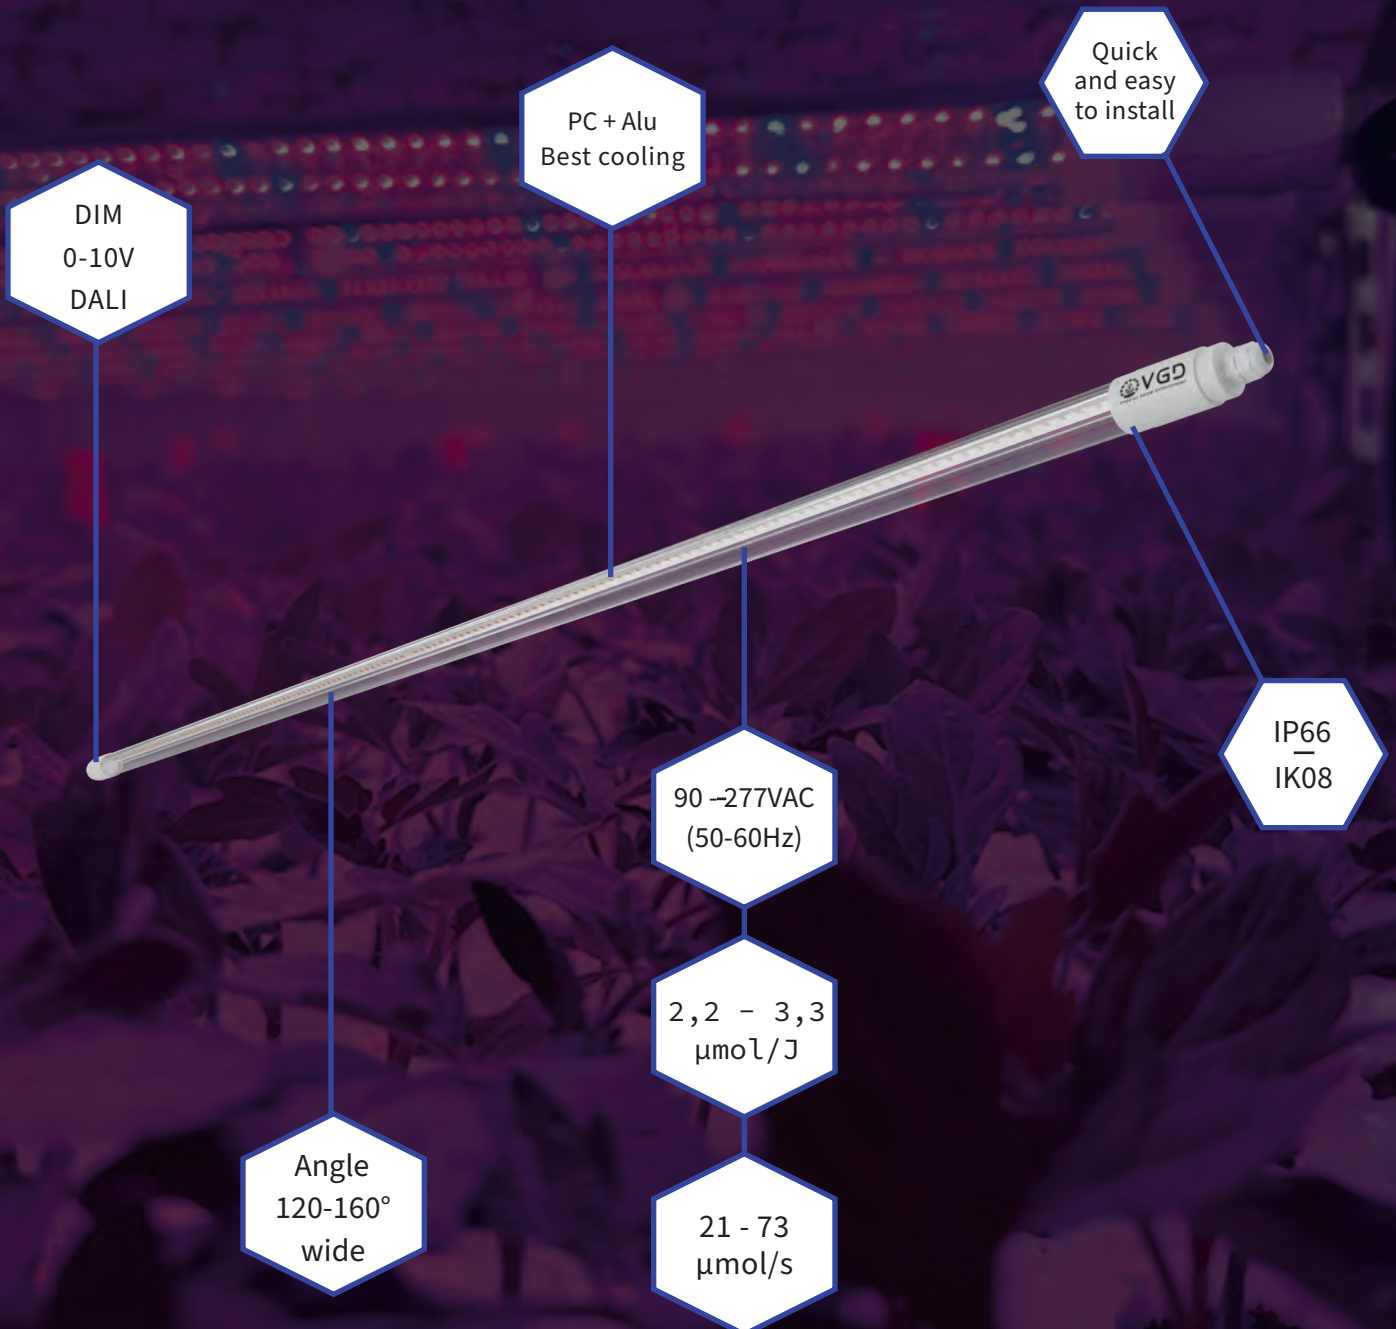

VGD

VEGETAL GROW DEVELOPMENT

TUBORACK

Economical lighting solution for vertical farming

This LED tube has been specially designed to achieve performance on indoor crops on projects with a limited budget. Waterproof in the wettest conditions and small in size, TuboRack adapts to any installation in a harsh environment.

Designed to make indoor farming profitable

The TuboRack has been designed to use as few materials as possible to make it as affordable as possible. This makes it easy to use and effective thanks to its spectral performance. Its polycarbonate body is resistant to most aggressive liquids. Inside, it incorporates a thin aluminium bar to optimise heat dissipation, ensuring optimum photon flux is maintained throughout its lifetime. A decompression vent prevents water from entering the product. To maintain optimum watertightness (IP66), the TuboRack is fitted with an overmoulded IP68 connector for connection to its power supply. The power supply is remote, reducing heat build-up in the growth chambers through the Joule effect. All connectors are quick-fit and can be connected without tools. The remote power supply is low-voltage, making installation risk-free and maintenance easy.

Power	10-22 Watts
Size (mm)	1200x30x30
Input Voltage	90 - 277VAC (50-60Hz)
THD	<14%
Weight	0,300kg
Power factor	> 0,91 at full load
Angle	120° - 160°
Efficiency	2,2 - 3,3 $\mu\text{mol}/\text{J}$
PPF (360-760nm)	22 - 73 $\mu\text{mol}/\text{s}$
IP & IK	66 / 04
Lifetime Ta 25°C	35 000 hrs L70B20
Spectral code	S1 - S4 - S5K - SSF
Warranty	2 years
Certificates	CE, ENEC, ROHS, UL/CSA, RCM, PSE, EAC
Dimming option	10 - 100%

view depends on options

- **Spectrum adapted to each crop**
- **Guaranteed homogeneity**
- **Compatible with pathogen testing**
- **Plug & Play, installation without tools**
- **Increases the rooting rate**
- **Ideal for growing shelves**