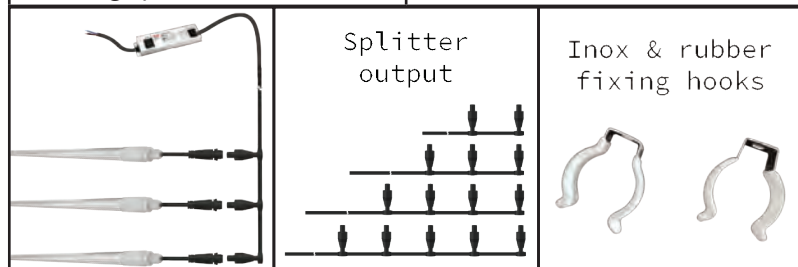

VGD

VEGETAL GROW DEVELOPMENT

TUBORACK

Economical lighting solution for vertical farming

This LED tube has been specially designed to achieve performance on indoor crops on projects with a limited budget. Waterproof in the wettest conditions and small in size, TuboRack adapts to any installation in a harsh environment.

Designed to make indoor farming profitable

The TuboRack has been designed to use as few materials as possible to make it as affordable as possible. This makes it easy to use and effective thanks to its spectral performance. Its polycarbonate body is resistant to most aggressive liquids. Inside, it incorporates a thin aluminium bar to optimise heat dissipation, ensuring optimum photon flux is maintained throughout its lifetime. A decompression vent prevents water from entering the product. To maintain optimum watertightness (IP66), the TuboRack is fitted with an overmoulded IP68 connector for connection to its power supply. The power supply is remote, reducing heat build-up in the growth chambers through the Joule effect. All connectors are quick-fit and can be connected without tools. The remote power supply is low-voltage, making installation risk-free and maintenance easy.

view depends on options

- **Spectrum adapted to each crop**
- **Guaranteed homogeneity**
- **Compatible with pathogen testing**
- **Plug & Play, installation without tools**
- **Increases the rooting rate**
- **Ideal for growing shelves**