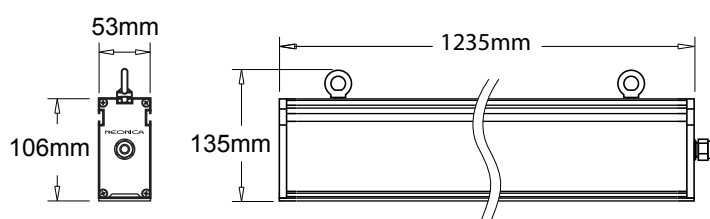

Technical drawings