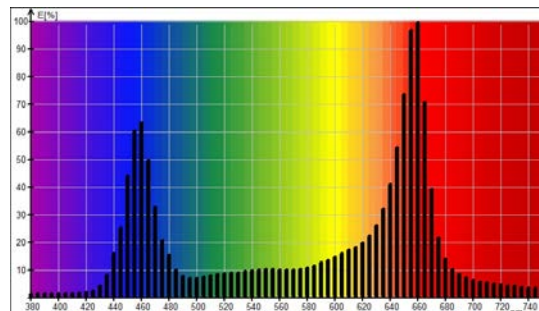

NEW

LED STRIP NEONICA - GROWY - 300 - 24V

FEATURES

- Highest quality binned LEDs from BridgeLux
- Designed to support home plants and professional horticulture
- LED lifespan over 100 000 hours
- CRI > 95 for white LED
- Up to 150 PAR
- Double thick reinforced FPC background
- Three sequences for different crops and growth stages
- Double-sided adhesive tape included
- Each production batch is laboratory tested
- Made and designed in Poland

LED colour proportion

Royal Blue colour (peak 450nm)	47%
yellow & green (WW - 3000K)	10%
Hyper Red colour (peak 660nm)	43%

VEGETATIVE VERSION OF GROWY LED STRIP

(Ordering code: TSG-VEG)

installation height	PAR
100 mm	153
150 mm	88
200 mm	62
250 mm	48
300 mm	39
500 mm	21

LED colour proportion

Royal Blue colour (peak 450nm)	56%
yellow & green (DW - 4000K)	11%
Hyper Red colour (peak 660nm)	33%

FLOWERING VERSION OF GROWY LED STRIP

(Ordering code: TSG-FLO)

installation height	PAR
100 mm	154
150 mm	88
200 mm	62
250 mm	47
300 mm	39
500 mm	22

LED colour proportion	
Royal Blue (peak 450nm)	29%
yellow & green (WW - 3000K)	19%
Hyper Red colour (peak 660nm)	52%

Protection class:

IP 20  2 mm

Cutting unit: