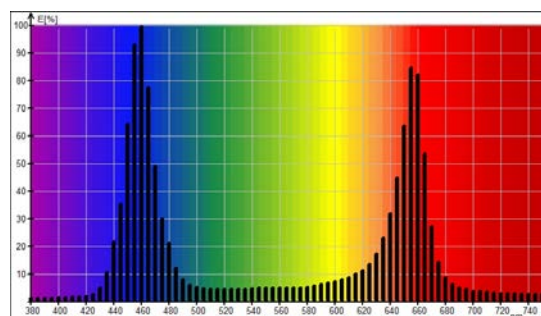

NEW

LED STRIP NEONICA - GROWY - 300 - 24V

FEATURES

- Highest quality binned LEDs from BridgeLux
- Designed to support home plants and professional horticulture
- LED lifespan over 100 000 hours
- CRI > 95 for white LED
- Up to 150 PAR
- Double thick reinforced FPC background
- Three sequences for different crops and growth stages
- Double-sided adhesive tape included
- Each production batch is laboratory tested
- Made and designed in Poland

LED colour proportion

Royal Blue colour (peak 450nm)	47%
yellow & green (WW - 3000K)	10%
Hyper Red colour (peak 660nm)	43%

VEGETATIVE VERSION OF GROWY LED STRIP

(Ordering code: TSG-VEG)

installation height	PAR
100 mm	153
150 mm	88
200 mm	62
250 mm	48
300 mm	39
500 mm	21

LED colour proportion

Royal Blue colour (peak 450nm)	56%
yellow & green (DW - 4000K)	11%
Hyper Red colour (peak 660nm)	33%

FLOWERING VERSION OF GROWY LED STRIP

(Ordering code: TSG-FLO)

installation height	PAR
100 mm	154
150 mm	88
200 mm	62
250 mm	47
300 mm	39
500 mm	22

LED colour proportion	
Royal Blue (peak 450nm)	29%
yellow & green (WW - 3000K)	19%
Hyper Red colour (peak 660nm)	52%

Protection class:

IP 20  2 mm

Cutting unit: