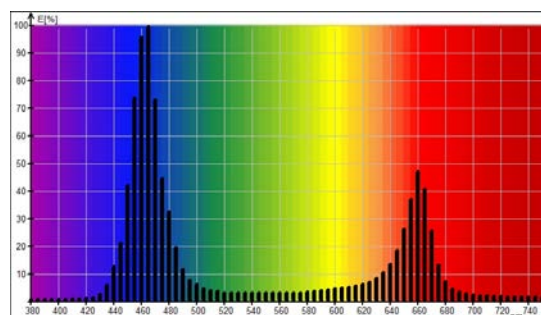

NEW

LED STRIP NEONICA - GROWY - 300 - 24V

FEATURES

- Highest quality binned LEDs from BridgeLux
- Designed to support home plants and professional horticulture
- LED lifespan over 100 000 hours
- CRI > 95 for white LED
- Up to 150 PAR
- Double thick reinforced FPC background
- Three sequences for different crops and growth stages
- Double-sided adhesive tape included
- Each production batch is laboratory tested
- Made and designed in Poland

LED colour proportion

Royal Blue colour (peak 450nm)	47%
yellow & green (WW - 3000K)	10%
Hyper Red colour (peak 660nm)	43%

VEGETATIVE VERSION OF GROWY LED STRIP

(Ordering code: TSG-VEG)

installation height	PAR
100 mm	153
150 mm	88
200 mm	62
250 mm	48
300 mm	39
500 mm	21

LED colour proportion

Royal Blue colour (peak 450nm)	56%
yellow & green (DW - 4000K)	11%
Hyper Red colour (peak 660nm)	33%

FLOWERING VERSION OF GROWY LED STRIP

(Ordering code: TSG-FLO)

installation height	PAR
100 mm	154
150 mm	88
200 mm	62
250 mm	47
300 mm	39
500 mm	22

LED colour proportion	
Royal Blue (peak 450nm)	29%
yellow & green (WW - 3000K)	19%
Hyper Red colour (peak 660nm)	52%

Protection class:

IP 20  2 mm

Cutting unit: